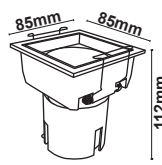

Model : ZERN-001LP-7W\*1

Dimension ( mm )

Model : ZERN-001LP-7W\*2

Dimension ( mm )

Model : ZERN-001LP-12W\*1

Dimension ( mm )

Model : ZERN-001LP-12W\*2

Dimension ( mm )

Model : ZERN-001LP-20W\*1

Dimension ( mm )

Model : ZERN-001LP-20W\*2

Dimension ( mm )

\* Easy maintenance

- Modular LED for easy replacement
- Opening and closing possible of LED module part and power supply part
- Customizable beam angle
- Temperature max 50°