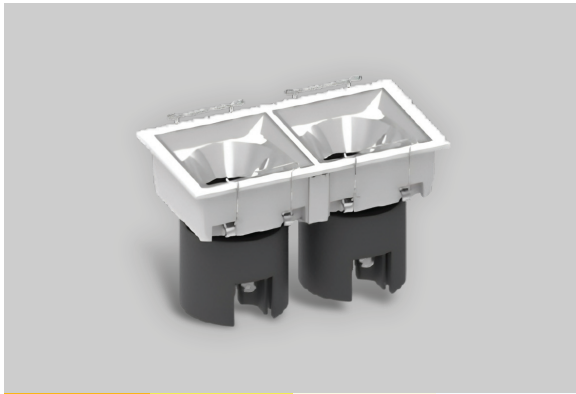

ZERON NEW LIGHT NEW LIFE

Recessed Downlight

ZERN-001LP

3.000K   4.000K   5.000K   6.000K

■ Specification

Daya (W)	Input Voltage	Frequency Amp	LED Efikasi	Total Lumen	CRI	Temperatur Warna	Proteksi	Beam Angle	Material
7W	AC100-240V	50/60Hz	90Lm/W	630Lm	>80Ra <i>Optional (>90Ra, >95Ra)</i>	3000K/4000K/5000K	IP20	15°/24°/36°	Die Casting Aluminium
12W	AC100-240V	50/60Hz	90Lm/W	1.080Lm	>80Ra <i>Optional (>90Ra, >95Ra)</i>	3000K/4000K/5000K	IP20	15°/24°/36°	Die Casting Aluminium
14W	AC100-240V	50/60Hz	90Lm/W	1.260Lm	>80Ra <i>Optional (>90Ra, >95Ra)</i>	3000K/4000K/5000K	IP20	15°/24°/36°	Die Casting Aluminium
20W	AC100-240V	50/60Hz	90Lm/W	1.800Lm	>80Ra <i>Optional (>90Ra, >95Ra)</i>	3000K/4000K/5000K	IP20	15°/24°/36°	Die Casting Aluminium
24W	AC100-240V	50/60Hz	90Lm/W	2.160Lm	>80Ra <i>Optional (>90Ra, >95Ra)</i>	3000K/4000K/5000K	IP20	15°/24°/36°	Die Casting Aluminium
40W	AC100-240V	50/60Hz	90Lm/W	3.600Lm	>80Ra <i>Optional (>90Ra, >95Ra)</i>	3000K/4000K/5000K	IP20	15°/24°/36°	Die Casting Aluminium

* Easy maintenance

- Modular LED for easy replacement
- Opening and closing possible of LED module part and power supply part
- Customizable beam angle
- Temperature max 50°