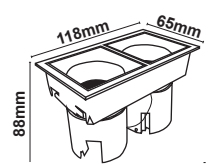

Model : ZERN-001LP-7W\*1

Dimension ( mm )

Model : ZERN-001LP-7W\*2

Dimension ( mm )

Model : ZERN-001LP-12W\*1

Dimension ( mm )

Model : ZERN-001LP-12W\*2

Dimension ( mm )

Model : ZERN-001LP-20W\*1

Dimension ( mm )

Model : ZERN-001LP-20W\*2

Dimension ( mm )

\* Easy maintenance

- Modular LED for easy replacement
- Opening and closing possible of LED module part and power supply part
- Customizable beam angle
- Temperature max 50°