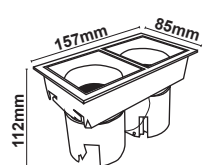

Model : ZERN-001LP-7W\*1

Dimension ( mm )

Model : ZERN-001LP-7W\*2

Dimension ( mm )

Model : ZERN-001LP-12W\*1

Dimension ( mm )

Model : ZERN-001LP-12W\*2

Dimension ( mm )

Model : ZERN-001LP-20W\*1

Dimension ( mm )

Model : ZERN-001LP-20W\*2

Dimension ( mm )

\* Easy maintenance

- Modular LED for easy replacement
- Opening and closing possible of LED module part and power supply part
- Customizable beam angle
- Temperature max 50°