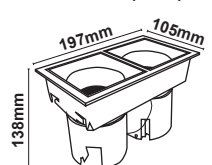

Model : ZERN-001LP-7W\*1

Dimension ( mm )

Model : ZERN-001LP-7W\*2

Dimension ( mm )

Model : ZERN-001LP-12W\*1

Dimension ( mm )

Model : ZERN-001LP-12W\*2

Dimension ( mm )

Model : ZERN-001LP-20W\*1

Dimension ( mm )

Model : ZERN-001LP-20W\*2

Dimension ( mm )

\* Easy maintenance

- Modular LED for easy replacement
- Opening and closing possible of LED module part and power supply part
- Customizable beam angle
- Temperature max 50°