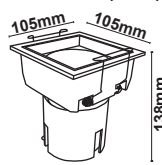

Model : ZERN-001LP-7W\*1

Dimension ( mm )

Model : ZERN-001LP-7W\*2

Dimension ( mm )

Model : ZERN-001LP-12W\*1

Dimension ( mm )

Model : ZERN-001LP-12W\*2

Dimension ( mm )

Model : ZERN-001LP-20W\*1

Dimension ( mm )

Model : ZERN-001LP-20W\*2

Dimension ( mm )

\* Easy maintenance

- Modular LED for easy replacement
- Opening and closing possible of LED module part and power supply part
- Customizable beam angle
- Temperature max 50°